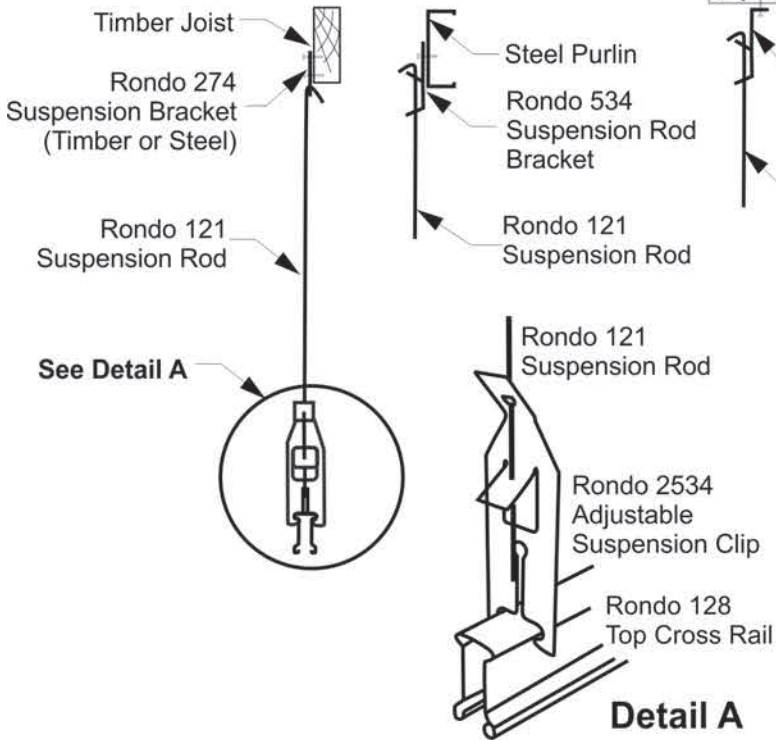

Acoustic Panel Ceiling Installation

BOTTOM VIEW Typical Ceiling Installation with RONDO KEY-LOCK® Ceiling System

RONDO KEY LOCK COMPONENTS

129 Furring Channel

139 Joiner

Rondo 247 Suspension Rod Bracket

Rondo 2534 Suspension Clip

Rondo 128 Top Cross Rail

Rondo 121 Suspension Rod

Rondo 547 Adjustable Suspension Hanger

Rondo 274 Suspension Bracket

Acoustic Panel Ceiling Installation

Direct Fixing Clip Options to Timber or Steel Purlins

Direct Fixing Clip Options to Concrete

Detail A

TOP VIEW