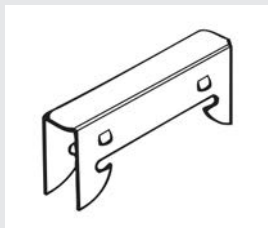

Acoustic Panel Ceiling Installation

BOTTOM VIEW Typical Ceiling Installation with RONDO KEY-LOCK® Ceiling System

RONDO KEY LOCK COMPONENTS

129 Furring Channel

139 Joiner

Rondo 247 Suspension Rod Bracket

Rondo 2534 Suspension Clip

Rondo 128 Top Cross Rail

Rondo 121 Suspension Rod

Rondo 547 Adjustable Suspension Hanger

Rondo 274 Suspension Bracket

Acoustic Panel Ceiling Installation

Direct Fixing Clip Options to Timber or Steel Purlins

Direct Fixing Clip Options to Concrete

Detail A

TOP VIEW