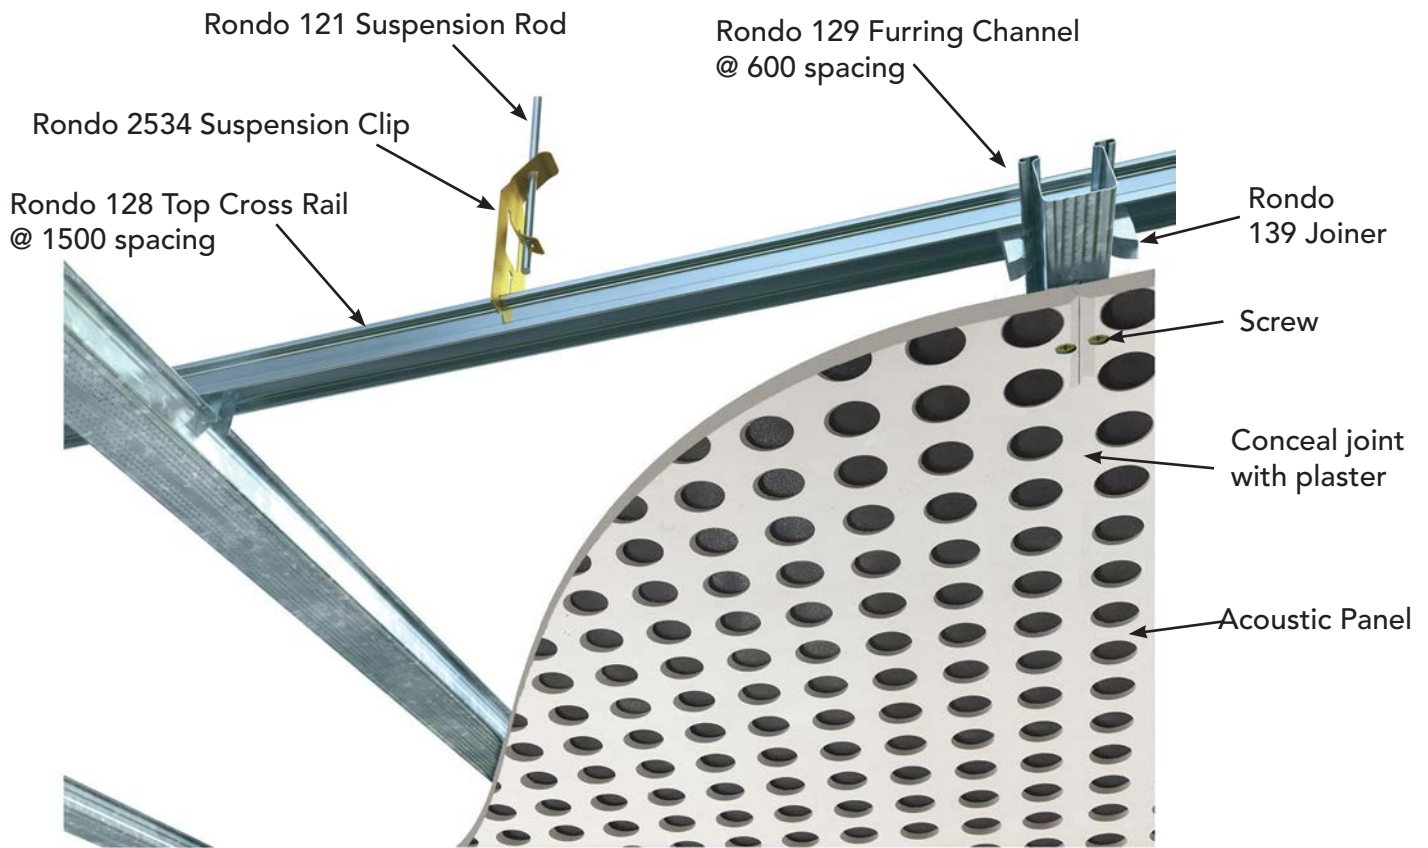

Acoustic Panel Ceiling Installation

BOTTOM VIEW Typical Ceiling Installation with RONDO KEY-LOCK® Ceiling System

RONDO KEY LOCK COMPONENTS

129 Furring Channel

139 Joiner

Rondo 247 Suspension Rod Bracket

Rondo 2534 Suspension Clip

Rondo 128 Top Cross Rail

Rondo 121 Suspension Rod

Rondo 547 Adjustable Suspension Hanger

Rondo 274 Suspension Bracket

Acoustic Panel Ceiling Installation

Direct Fixing Clip Options to Timber or Steel Purlins

Direct Fixing Clip Options to Concrete

Detail A

TOP VIEW