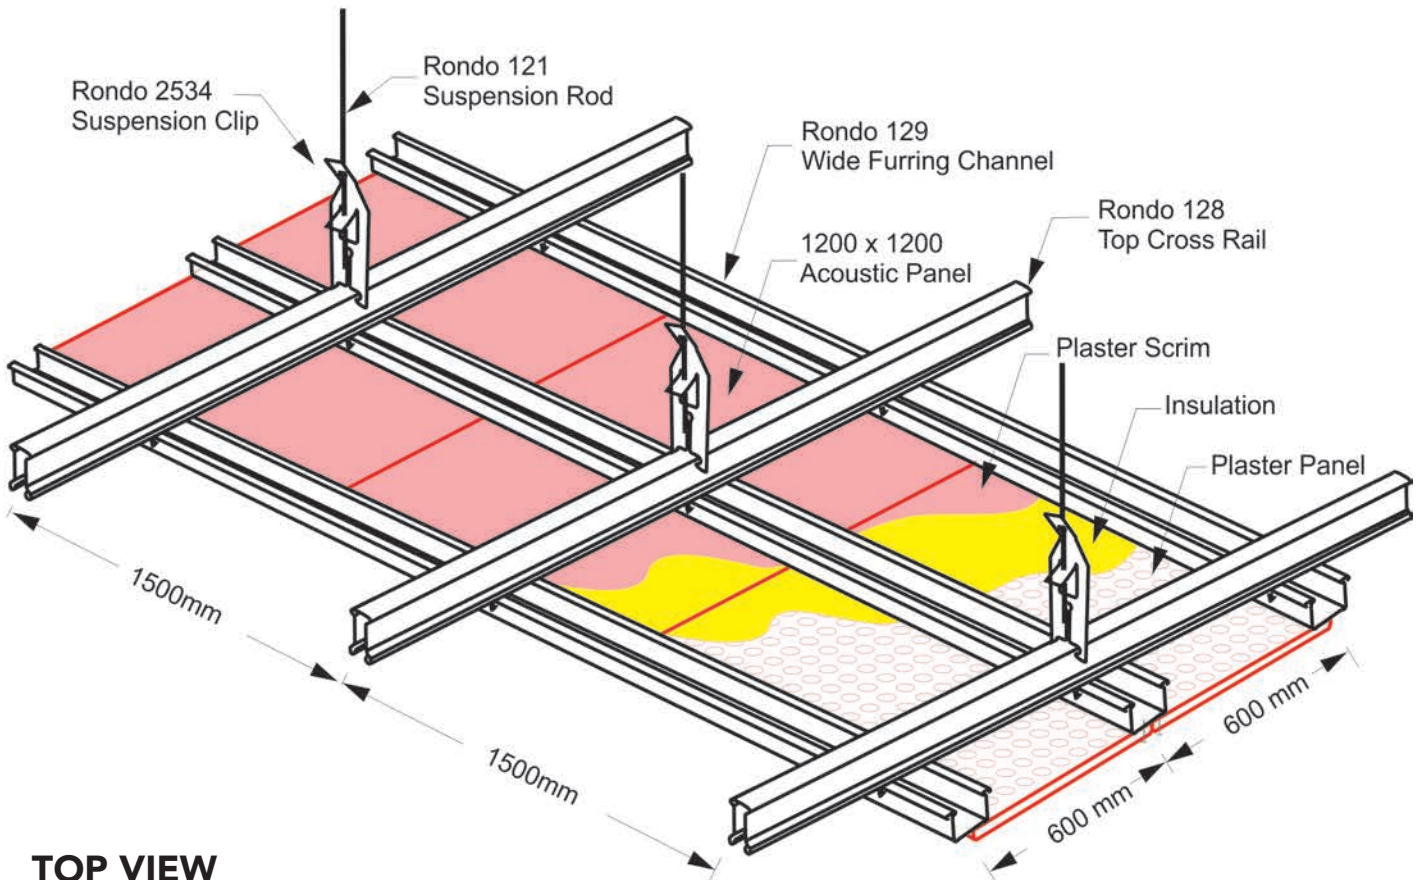

Acoustic Panel Ceiling Installation

BOTTOM VIEW Typical Ceiling Installation with RONDO KEY-LOCK® Ceiling System

RONDO KEY LOCK COMPONENTS

129 Furring Channel

139 Joiner

Rondo 247 Suspension Rod Bracket

Rondo 2534 Suspension Clip

Rondo 128 Top Cross Rail

Rondo 121 Suspension Rod

Rondo 547 Adjustable Suspension Hanger

Rondo 274 Suspension Bracket

Acoustic Panel Ceiling Installation

Direct Fixing Clip Options to Timber or Steel Purlins

Direct Fixing Clip Options to Concrete

Detail A

TOP VIEW