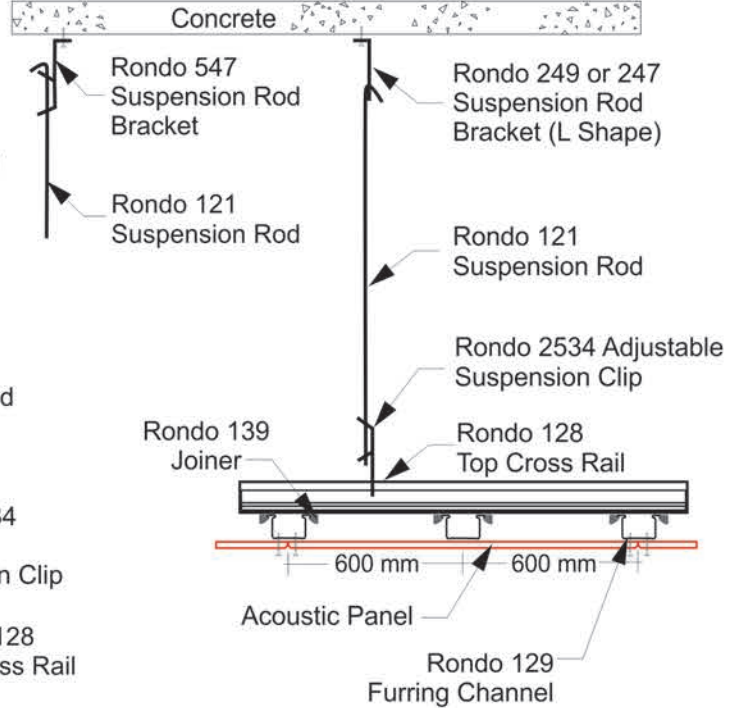

Rondo 128 Top Cross Rail

Rondo 121 Suspension Rod

Rondo 547 Adjustable Suspension Hanger

Rondo 274 Suspension Bracket

Acoustic Panel Ceiling Installation

Direct Fixing Clip Options to Timber or Steel Purlins

Direct Fixing Clip Options to Concrete

Detail A

TOP VIEW