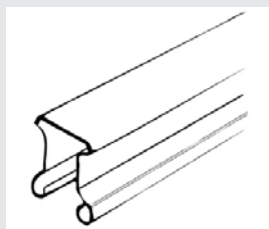

Acoustic Panel Ceiling Installation

BOTTOM VIEW Typical Ceiling Installation with RONDO KEY-LOCK® Ceiling System

RONDO KEY LOCK COMPONENTS

129 Furring Channel

139 Joiner

Rondo 247 Suspension Rod Bracket

Rondo 2534 Suspension Clip

Rondo 128 Top Cross Rail

Rondo 121 Suspension Rod

Rondo 547 Adjustable Suspension Hanger

Rondo 274 Suspension Bracket

Acoustic Panel Ceiling Installation

Direct Fixing Clip Options to Timber or Steel Purlins