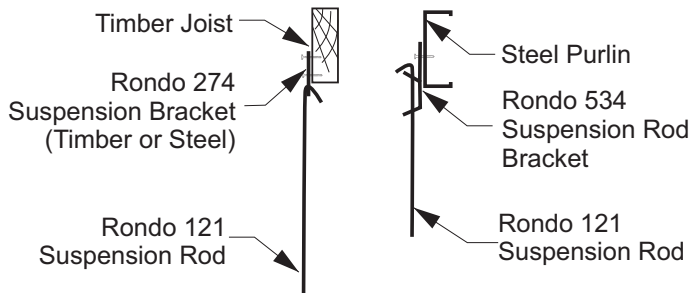

Acoustic Ceiling Tile Installation

Using Rondo DUO System

Direct Fixing Clip Options to Timber or Steel Purlins

Direct Fixing Clip Options to Concrete

Rondo 274
Suspension Rod Bracket

Rondo 121
Suspension Rod

Rondo 547
Suspension Hanger

Rondo 247
Suspension Rod Bracket