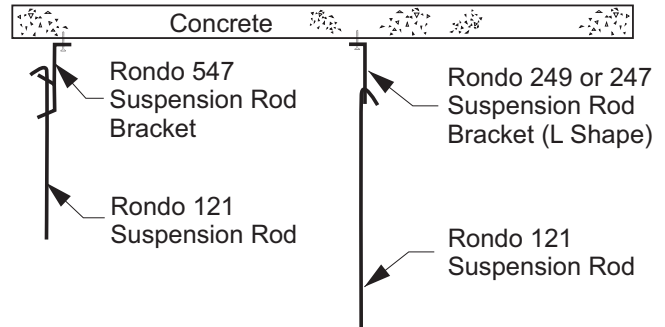

Acoustic Ceiling Tile Installation

Using Rondo DUO System

Direct Fixing Clip Options to Timber or Steel Purlins

Direct Fixing Clip Options to Concrete

Rondo 274
Suspension Rod Bracket

Rondo 121
Suspension Rod

Rondo 547
Suspension Hanger

Rondo 247
Suspension Rod Bracket