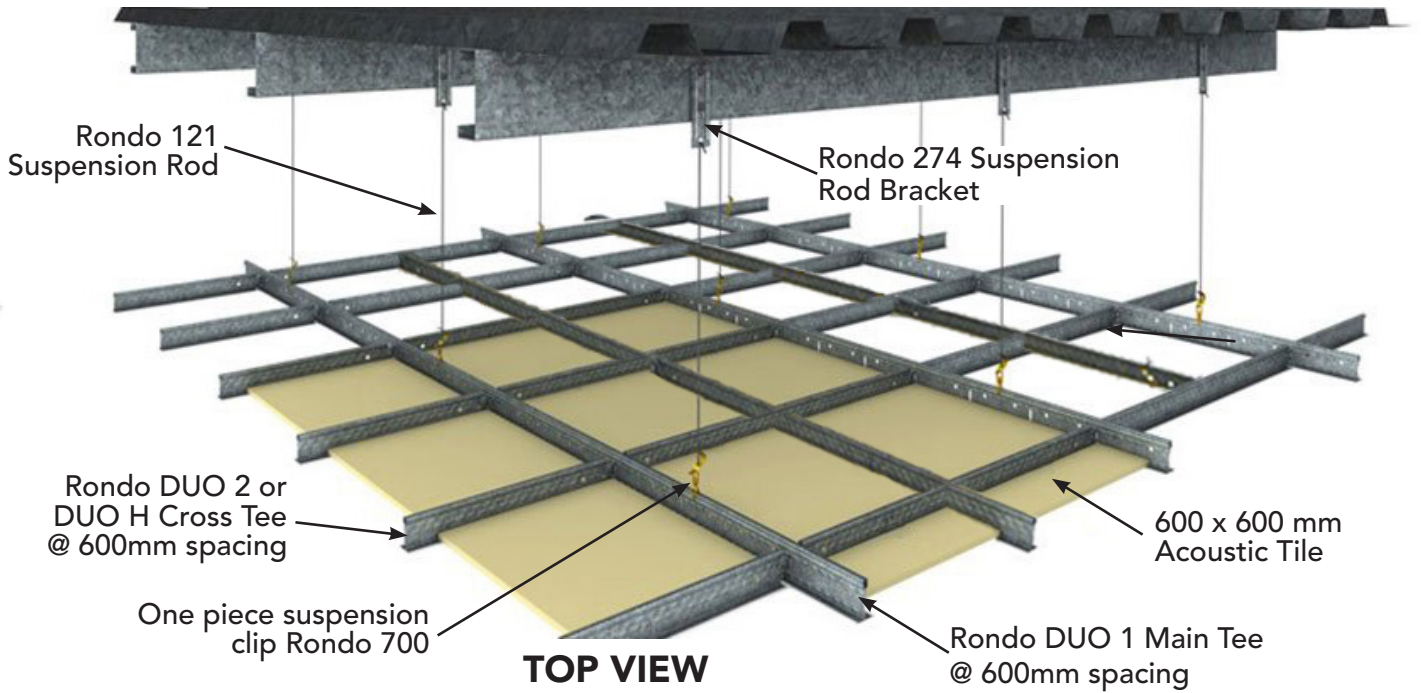

Acoustic Ceiling Tile Installation

Using Rondo DUO System

Direct Fixing Clip Options to Timber or Steel Purlins

Direct Fixing Clip Options to Concrete

Rondo 274
Suspension Rod Bracket

Rondo 121
Suspension Rod

Rondo 547
Suspension Hanger

Rondo 247
Suspension Rod Bracket